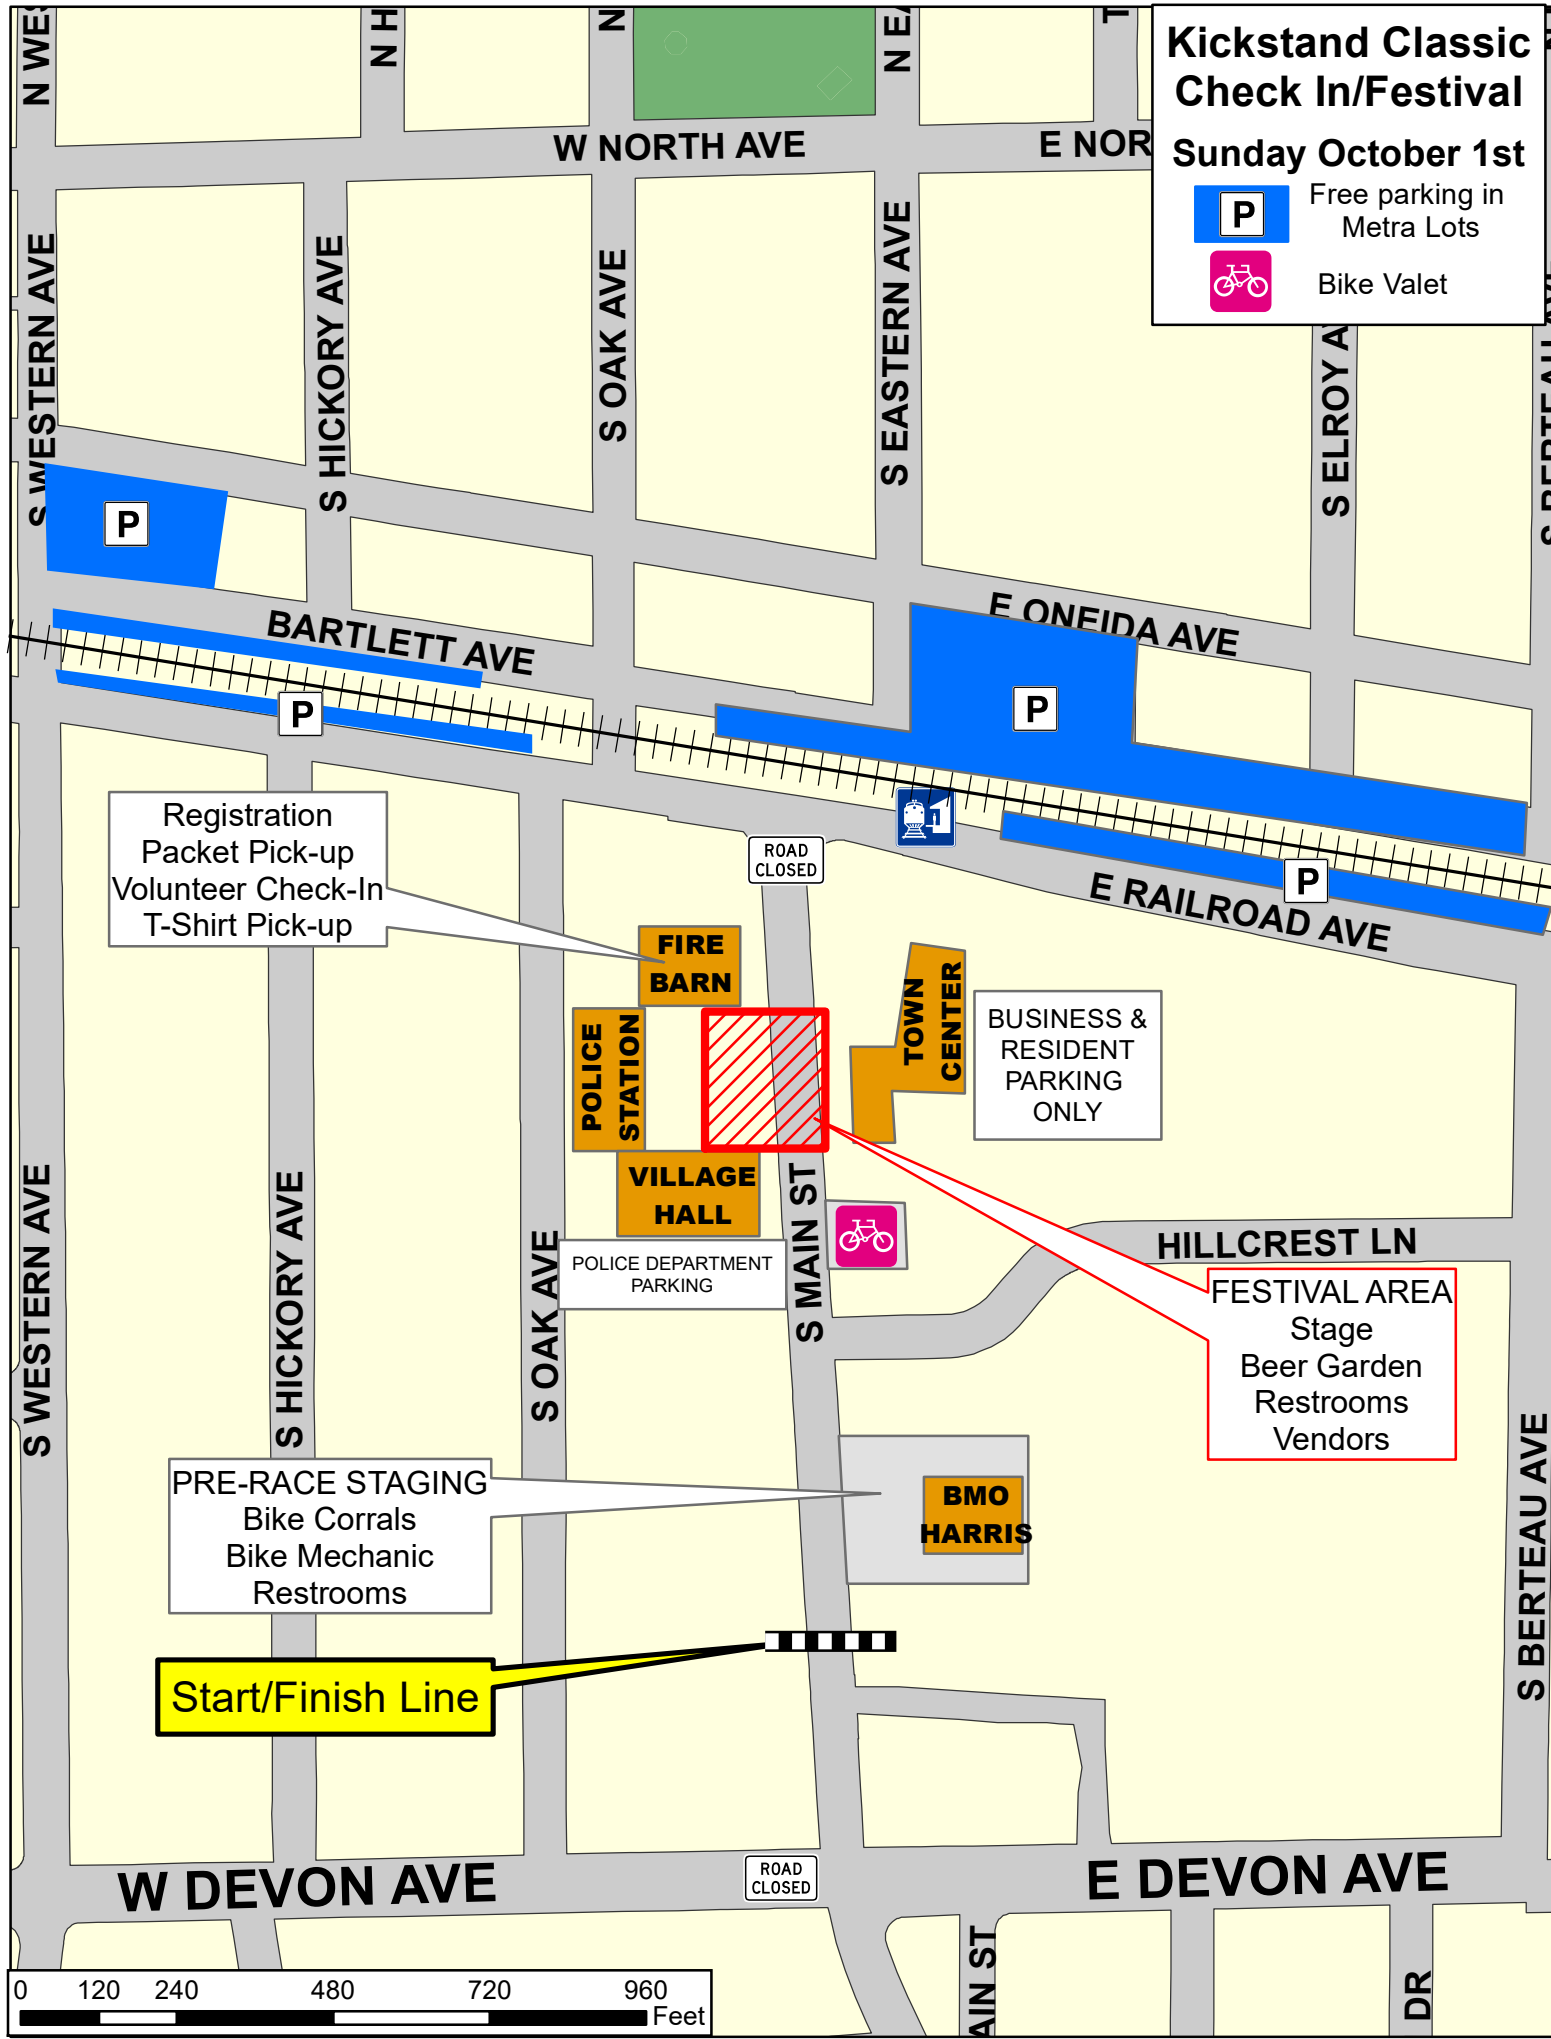

Kickstand Classic Check In/Festival Sunday October 1st

-  Free parking in Metra Lots
-  Bike Valet

Registration
Packet Pick-up
Volunteer Check-In
T-Shirt Pick-up

ROAD CLOSED

BUSINESS & RESIDENT
PARKING
ONLY

FESTIVAL AREA
Stage
Beer Garden
Restrooms
Vendors

PRE-RACE STAGING
Bike Corrals
Bike Mechanic
Restrooms

Start/Finish Line

ROAD CLOSED